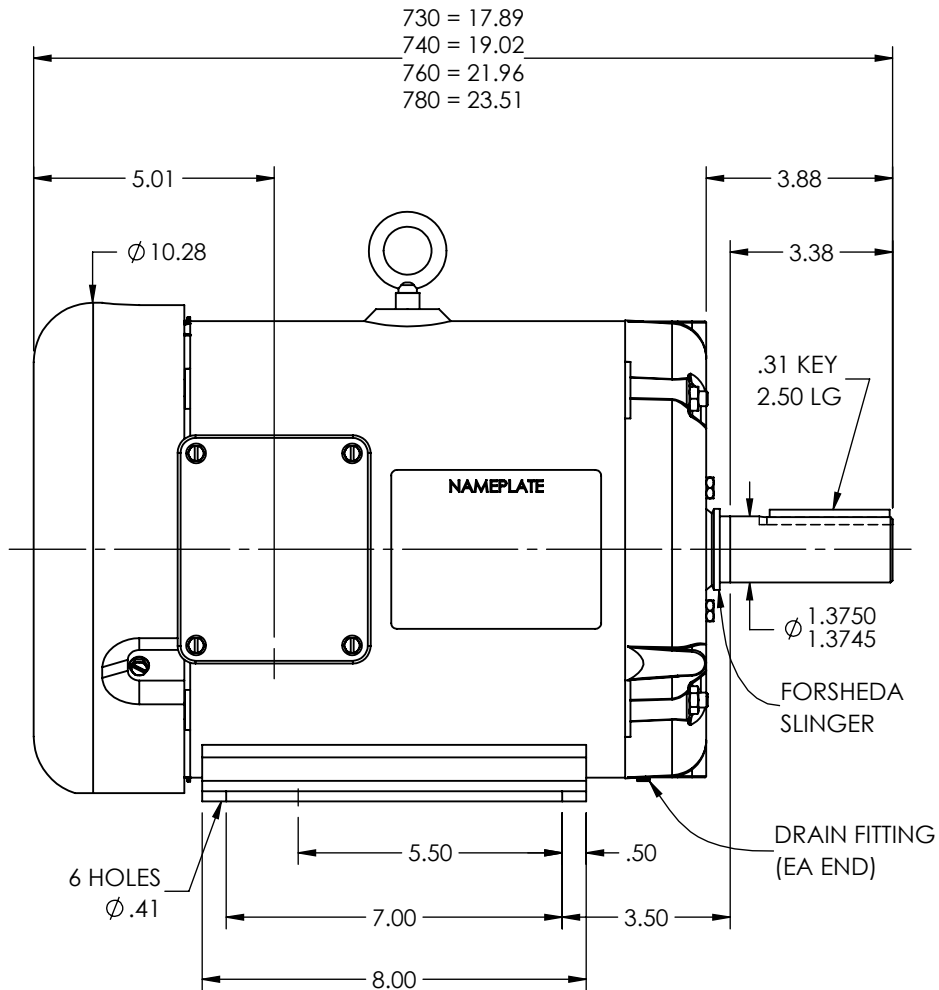

37LYQ435

REV. DESC: UPDATE DRAWING GRAPHICS

REV: H VERSION: 08

REVISED: 01:49:39 04/19/2022

TDR: 000001189579

37LYQ435

MODEL NO. 37LYQ435

REF: -

BY: ENJFDO

BALDOR - RELIANCE®

HOR 213-5T TEFC B INT SH GND ECS

37LYQ435