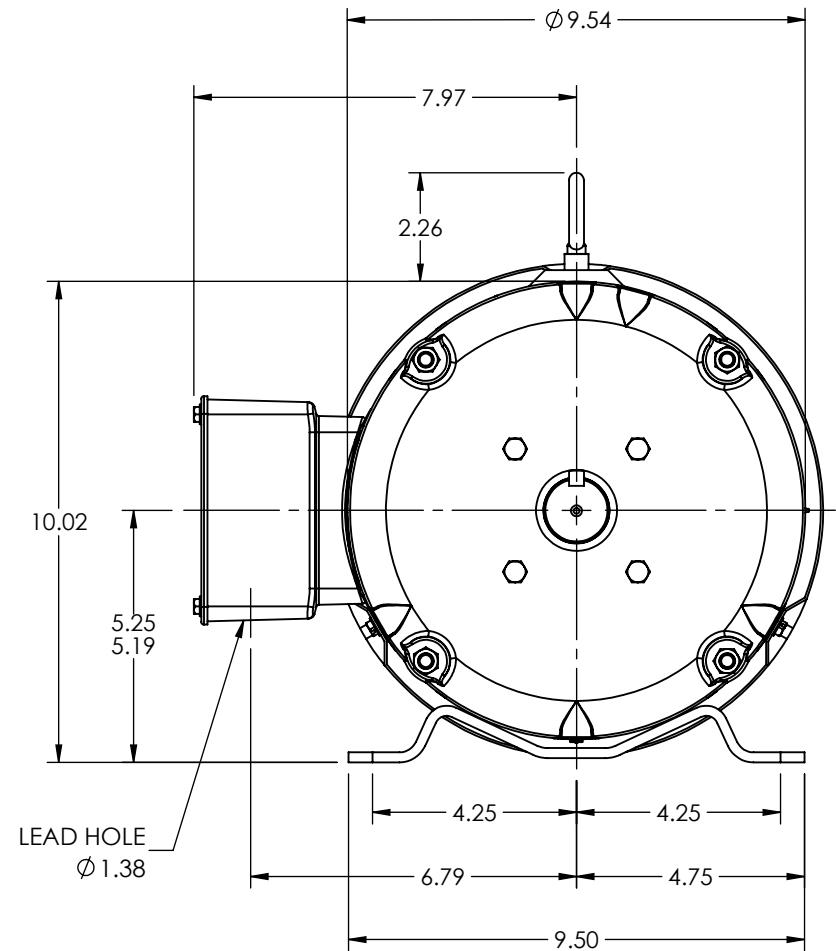

37LYQ435

REV. DESC: UPDATE DRAWING GRAPHICS

REV: H VERSION: 08

REVISED: 01:49:39 04/19/2022

TDR: 000001189579

37LYQ435

MODEL NO. 37LYQ435

REF: -

BY: ENJFDO

BALDOR - RELIANCE®

HOR 213-5T TEFC B INT SH GND ECS

37LYQ435